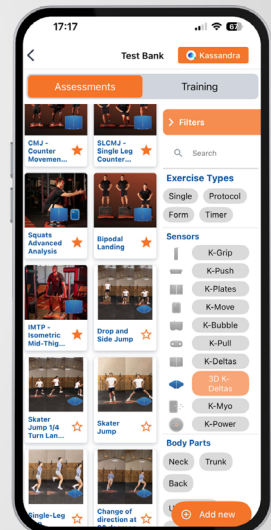

REAL -TIME FEEDBACK

Measures **STRENGTH, POWER, AND ASYMMETRIES** on all three axes, with key metrics like **RFD, impulse, RSI...** Automatically detects concentric and eccentric phases and delivers **instant Force-Time and Force-Velocity curves.**

REPORT & ANALYSIS + LEADERBOARD

With built-in leaderboards and reporting tools, 3D Deltas **keeps athletes motivated**, makes training competitive, and supports faster performance improvement.

You can **export results, compare athletes, and integrate data easily** into your team system.

PERFORMANCE TESTING & SMART MODE

Real-time feedback during every movement.

Standardized tests: CMJ, Squat Jump, Drop Jump, Skater Jump

Smart Mode: automatic rep detection & analysis. Real-time feedback for asymmetry, load, and readiness tracking.